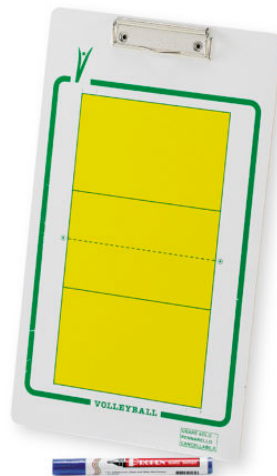

Dal 1960 al servizio dello **SPORT**

SCHIAVI **SPORT**

CATALOGO 2020-2021

VOLLEYBALL | BEACH VOLLEY | FOOT VOLLEYBALL ACCESSORIES

ART. 1135 ANALOGIC ROUND PRESSURE GAUGE

ART. 1135 ANALOGIC ROUND PRESSURE GAUGE
For balls pressure control, scale bar/lbs

ART 2837 WRITEABLE VOLLEYBALL MEMOBOARD

ART 2837 WRITEABLE VOLLEYBALL MEMOBOARD
With paper clip and marker pen. size 40x23 cm.

Categories: [VOLLEY | BEACH VOLLEY](#), [VOLLEYBALL | BEACH VOLLEY | FOOT VOLLEYBALL ACCESSORIES](#)

ART 2834 TABLE VOLLEYBALL SCOREBOARD

ART 2834 TABLE VOLLEYBALL SCOREBOARD
Tabbed with rings, double-sided reading front/rear, numbered from 0 to 50 (numbers 13 cm h) n. won sets (numbers 9 cm h).

Categories: [NEW ARRIVALS](#), [VOLLEY | BEACH VOLLEY](#), [VOLLEYBALL | BEACH VOLLEY | FOOT VOLLEYBALL ACCESSORIES](#), [SCOREBOARDS](#), [MANUAL SCOREBOARDS](#)