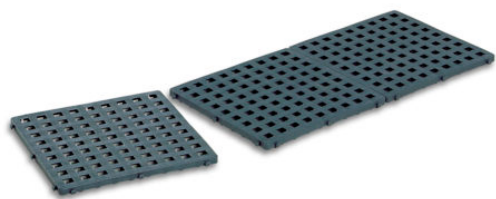

ART 6503 SHOWER FOOTREST PLATFORM

In propylene, modular with dovetail attachment, non-slip shagreened surface, electrical insulation according to EN 1081, resistant to solvents and fatty acids, size 50x50x2,5 cm.

Categories: [LOCKER ROOM](#) | [INFIRMARY FURNISHING](#),