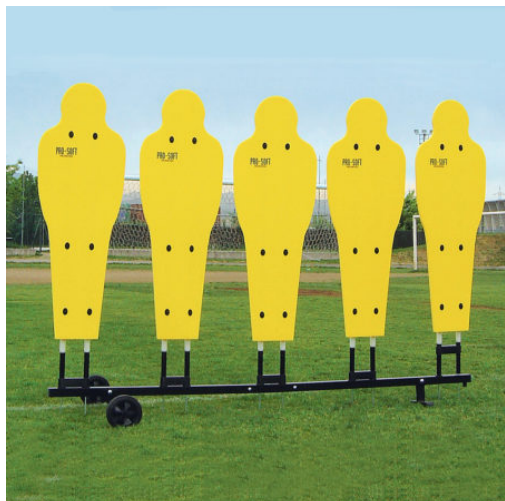

## SILHOUETTE BARRIER

### ART 1066 CART BARRIER

ART 1066 CART BARRIER  
For silhouettes. Article 1067, painted frame, wheels diameter 25 cm (silhouettes excluded).

**Categories:** [SOCCER](#) | [FUTSAL](#) | [BEACH SOCCER](#) | [HANDBALL](#) | [RUGBY](#), [SOCCER ACCESSORIES](#), [SILHOUETTE BARRIER](#)

### ART 1067PRO-SOFT JOINTED SILHOUETTES BARRIER "PROSOFT"

ART 1067 JOINTED SILHOUETTES BARRIER "PROSOFT"  
For soccer, with steel spikes to be fixed to the ground, total adjustable height 175/195 cm. (150hx52x2 cm. silhouette thickness) splinter-proof polyurethane material with high strength, double jointed pole, accident prevention, diameter 30 mm. (suitable for cart Article 1066).