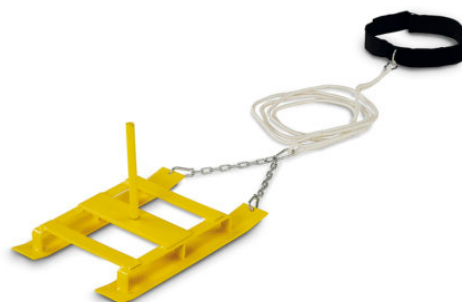

ART. 1214 SLED FOR STRENGTHENING RACE

ART. 1214 SLED FOR STRENGTHENING RACE
Adjustable belt with velcro, improves acceleration capabilities by towing the variable load (cast iron discs excluded).

Categories: [SOCCER](#) | [FUTSAL](#) | [BEACH SOCCER](#) | [HANDBALL](#) | [RUGBY](#), [SOCCER ACCESSORIES](#), [EQUIPMENT FOR TRAINING](#)