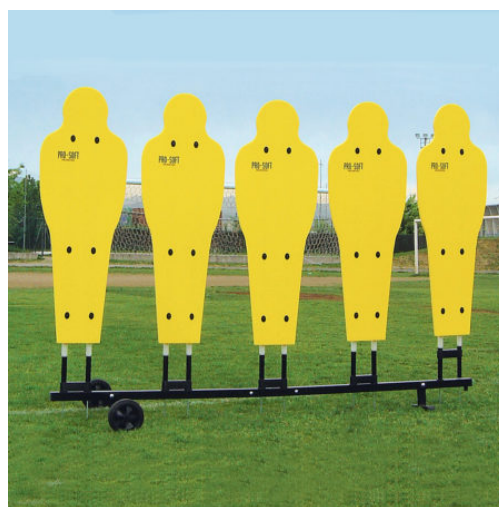

ART 1066 CART BARRIER

ART 1066 CART BARRIER

For silhouettes. Article 1067, painted frame, wheels diameter 25 cm (silhouettes excluded).

Categories: [SOCCER | FUTSAL | BEACH SOCCER | HANDBALL | RUGBY](#), [SOCCER ACCESSORIES](#), [SILHOUETTE BARRIER](#)