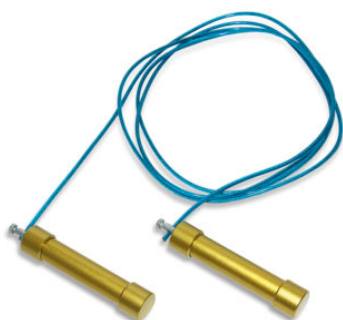

ART. 0668 LEATHER JUMP ROPE

ART. 0668 LEATHER JUMP ROPE
With wooden handles and bearings, 280 cm.

Categories: [SOCCER](#) | [FUTSAL](#) | [BEACH SOCCER](#) | [HANDBALL](#) | [RUGBY](#), [SOCCER ACCESSORIES](#), [EQUIPMENT FOR TRAINING](#), [FITNESS](#) | [PILATES](#) | [YOGA](#) | [CROSSFIT](#), [FITNESS ACCESSORIES](#)

ART. 0669A PROFESSIONAL STEEL JUMP ROPE

ART. 0669A PROFESSIONAL STEEL JUMP ROPE
Anatomic handles in aluminum, ball bearings, steel rope PVC coated, diameter 5 mm., anti-twisting device, length 270 cm.

Categories: [SOCCER](#) | [FUTSAL](#) | [BEACH SOCCER](#) | [HANDBALL](#) | [RUGBY](#), [SOCCER ACCESSORIES](#), [EQUIPMENT FOR TRAINING](#), [FITNESS](#) | [PILATES](#) | [YOGA](#) | [CROSSFIT](#), [FITNESS ACCESSORIES](#)

ART. 6061 RHYTHMIC ROPE

ART. 6061 - 6062 - 6063 - 6064 RHYTHMIC ROPE

ART. 6061

ROYAL RHYTHMIC ROPE without handles, nylon, diameter 10 mm., length 300 cm.

ART. 6062

YELLOW RHYTHMIC ROPE

ART. 6063

GREEN RHYTHMIC ROPE