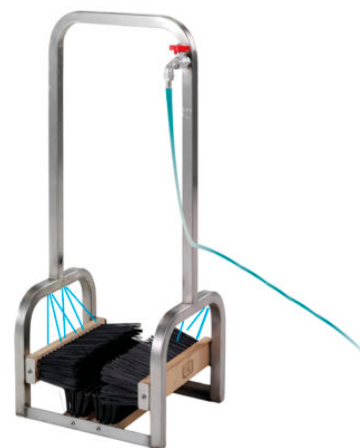

ART 1216 STAINLESS SHOES WASHER

ART 1216 STAINLESS SHOES WASHER

Stainless 304 tubular frame 25x25 mm., rubber holder attachment to tap water connection, stiff brushes for outsole cleaning and soft brushes for the upper. Spray system with water jets that allow to attack mud and dirt in a uniform manner. Size 34,5 x31x85h cm.

Categories: [SOCCER](#) | [FUTSAL](#) | [BEACH SOCCER](#) | [HANDBALL](#) | [RUGBY](#), [SOCCER ACCESSORIES](#), [SHOES WHASHER](#)