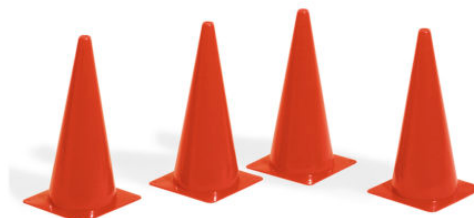

ART. 1064 HEAVY PLASTIC CONE 40

ART. 1064 HEAVY PLASTIC CONE 40
In heavy plastic orange, h 40 cm. weight 225 gr.

Categories: [SOCCER](#) | [FUTSAL](#) | [BEACH SOCCER](#) | [HANDBALL](#) | [RUGBY](#), [SOCCER ACCESSORIES](#), [CONES](#) | [RODS](#) | [HURDLES](#)