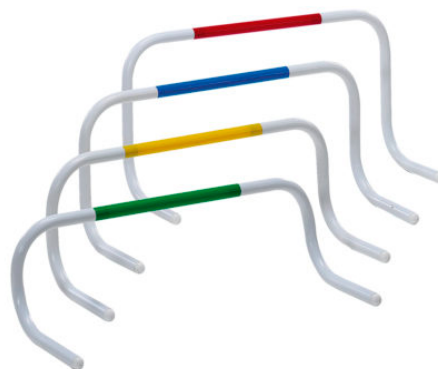

ART. 1077 - 36 BALANCED PVC HURDLE 36

pvc tubular diameter 26 mm., width 70 cm., height 36 cm., blue, 4 pcs.

Categories: [SOCCER | FUTSAL | BEACH SOCCER | HANDBALL | RUGBY](#), [SOCCER ACCESSORIES](#), [CONES | RODS | HURDLES](#)