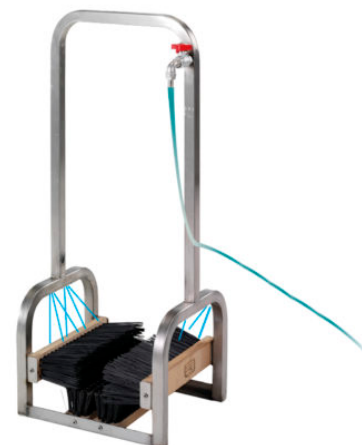

ART 1216 STAINLESS SHOES WASHER

ART 1216 STAINLESS SHOES WASHER

Stainless 304 tubular frame 25x25 mm., rubber holder attachment to tap water connection, stiff brushes for outsole cleaning and soft brushes for the upper. Spray system with water jets that allow to attack mud and dirt in a uniform manner. Size 34,5 x31x85h cm.

Categories: [SOCCER](#) | [FUTSAL](#) | [BEACH SOCCER](#) | [HANDBALL](#) | [RUGBY](#), [SOCCER ACCESSORIES](#), [SHOES WHASHER](#)