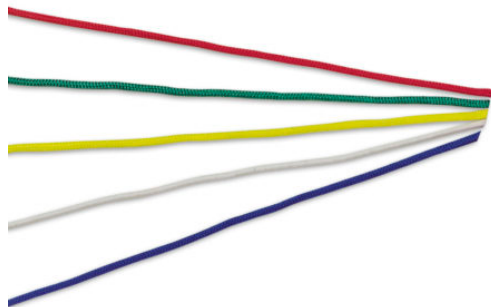

ART. 6061 RHYTHMIC ROPE

ART. 6061 - 6062 - 6063 - 6064 RHYTHMIC ROPE

ART. 6061

ROYAL RHYTHMIC ROPE without handles, nylon, diameter 10 mm., length 300 cm.

ART. 6062

YELLOW RHYTHMIC ROPE

ART. 6063

GREEN RHYTHMIC ROPE

ART. 6064

RED RHYTHMIC ROPE

Categories: [SOCCER](#) | [FUTSAL](#) | [BEACH SOCCER](#) | [HANDBALL](#) | [RUGBY](#), [SOCCER ACCESSORIES](#), [EQUIPMENT FOR TRAINING](#), [DANCE](#) | [RITHMIC GYMNASTIC](#) | [PROPRIOCEPTIVE](#) | [PSYCOMOTOR](#), [RYTHMIC ROPES](#) | [RYTHMIC RIBBONS](#) | [CLUBS](#)