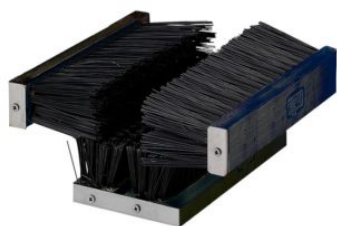

ART 1216 - 01 SHOES WASHER BRUSHES

ART 1216 - 01 SHOES WASHER BRUSHES
Spare part for article 1216, set 2 stiff brushes 2 soft brushes, length 31 cm.

Categories: [SOCCER](#) | [FUTSAL](#) | [BEACH SOCCER](#) | [HANDBALL](#) | [RUGBY](#), [SOCCER ACCESSORIES](#), [SHOES WHASHER](#)