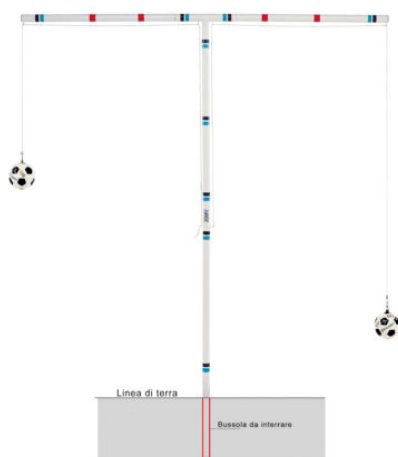

ART. 5055-M BALANCED ALUMINUM OBSTACLE 55-85

Height cm 55-85

ART. 5055-L BALANCED ALUMINUM OBSTACLE 66-106

Height cm 66-106

Categories: [NEW ARRIVALS](#), [SOCCER | FUTSAL | BEACH SOCCER | HANDBALL | RUGBY](#), [SOCCER ACCESSORIES](#), [CONES | RODS | HURDLES](#), [ATHLETICS](#), [HURDLES](#)