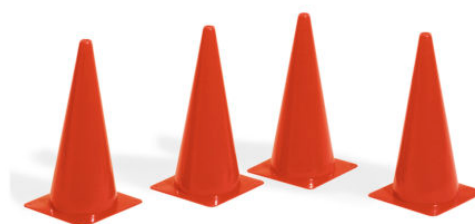

ART. 1064 HEAVY PLASTIC CONE 40

ART. 1064 HEAVY PLASTIC CONE 40
In heavy plastic orange, h 40 cm. weight 225 gr.

Categories: [SOCCER](#) | [FUTSAL](#) | [BEACH SOCCER](#) | [HANDBALL](#) | [RUGBY](#), [SOCCER ACCESSORIES](#), [CONES](#) | [RODS](#) | [HURDLES](#)