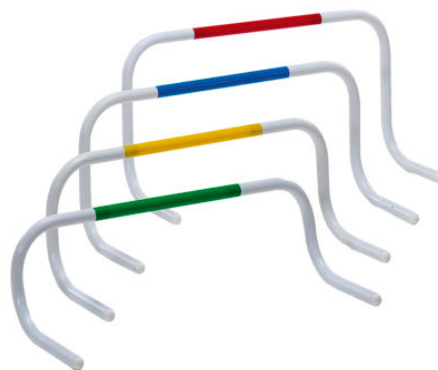

ART. 1077 BALANCED PVC HURDLE

ART. 1077 BALANCED PVC HURDLE

4 PCS. PACK

ART. 1077 - 21 BALANCED PVC HURDLE 21

pvc tubular diameter 26 mm., width 70 cm., height 21 cm., green, 4 pcs.

ART. 1077 - 26 BALANCED PVC HURDLE 26

pvc tubular diameter 26 mm., width 70 cm., height 26 cm., yellow, 4 pcs.

ART. 1077 - 30 BALANCED PVC HURDLE 30

pvc tubular diameter 26 mm., width 70 cm., height 30 cm., blue, 4 pcs.

ART. 1077 - 36 BALANCED PVC HURDLE 36

pvc tubular diameter 26 mm., width 70 cm., height 36 cm., blue, 4 pcs.

Categories: [SOCCER](#) | [FUTSAL](#) | [BEACH SOCCER](#) | [HANDBALL](#) | [RUGBY](#), [SOCCER ACCESSORIES](#), [CONES](#) | [RODS](#) | [HURDLES](#)