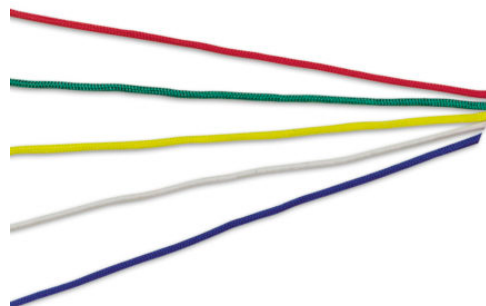

ART. 6061 RHYTHMIC ROPE

ART. 6061 - 6062 - 6063 - 6064 RHYTHMIC ROPE

ART. 6061

ROYAL RHYTHMIC ROPE without handles, nylon, diameter 10 mm., length 300 cm.

ART. 6062

YELLOW RHYTHMIC ROPE

ART. 6063

GREEN RHYTHMIC ROPE

ART. 6064

RED RHYTHMIC ROPE

Categories: [SOCCER](#) | [FUTSAL](#) | [BEACH SOCCER](#) | [HANDBALL](#) | [RUGBY](#), [SOCCER ACCESSORIES](#), [EQUIPMENT FOR TRAINING](#), [DANCE](#) | [RITHMIC GYMNASTIC](#) | [PROPRIOCEPTIVE](#) | [PSYCOMOTOR](#), [RYTHMIC ROPES](#) | [RYTHMIC RIBBONS](#) | [CLUBS](#)

ART. 1202A ADJUSTABLE TAPES FOR PRECISION SHOOTING

ART. 1202A ADJUSTABLE TAPES FOR PRECISION SHOOTING

Universal size suitable for any kind of goal. 3 tapes size 732 cm and 2 tapes size 244 cm.

Categories: [SOCCER](#) | [FUTSAL](#) | [BEACH SOCCER](#) | [HANDBALL](#) | [RUGBY](#), [SOCCER ACCESSORIES](#), [EQUIPMENT FOR TRAINING](#)