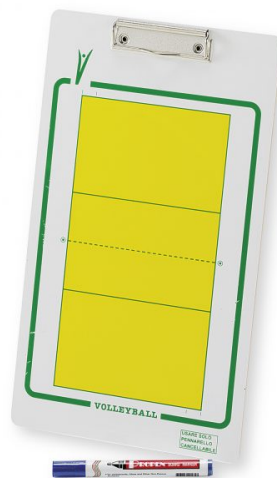

Dal 1960 al servizio dello **SPORT**

SCHIAVI **SPORT**

CATALOGO 2020-2021

VOLLEYBALL | BEACH VOLLEY | FOOT VOLLEYBALL ACCESSORIES

ART. 1135 ANALOGIC ROUND PRESSURE GAUGE

ART. 1135 ANALOGIC ROUND PRESSURE GAUGE
For balls pressure control, scale bar/lbs

ART 2837 WRITEABLE VOLLEYBALL MEMOBOARD

ART 2837 WRITEABLE VOLLEYBALL MEMOBOARD
With paper clip and marker pen. size 40x23 cm.

Categories: [VOLLEYBALL | BEACH VOLLEY | FOOT VOLLEYBALL ACCESSORIES](#), [VOLLEY | BEACH VOLLEY](#)

ART 2834 TABLE VOLLEYBALL SCOREBOARD

ART 2834 TABLE VOLLEYBALL SCOREBOARD
Tabbed with rings, double-sided reading front/rear, numbered from 0 to 50 (numbers 13 cm h) n. won sets (numbers 9 cm h).

Categories: [VOLLEYBALL](#) | [BEACH VOLLEY](#) | [FOOT VOLLEYBALL ACCESSORIES](#), [NEW ARRIVALS](#), [SCOREBOARDS](#), [MANUAL SCOREBOARDS](#), [VOLLEY | BEACH VOLLEY](#)