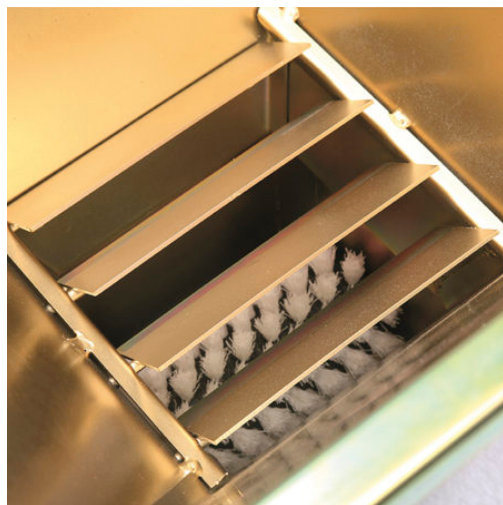

ART 1164N ROTATING BRUSH

ART 1164N-01 ROTATING BRUSH
Replacement for trolley art 1164N. mis cm 15x11diam, hole diam cm 2,05.

Categories: [SOCCER](#) | [FUTSAL](#) | [BEACH SOCCER](#) | [HANDBALL](#) | [RUGBY](#), [RICAMBI CARRELLI SEGNACAMPO](#)