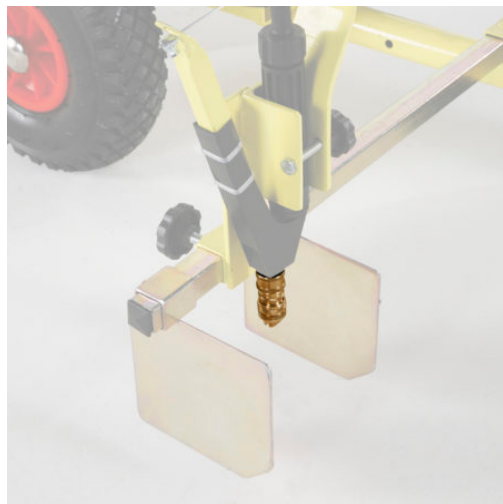

ART 1161-OC103 NOZZLE NO. 3 BRASS FANNED 95° FOR ART 1161N

ART 1161-OC103 NOZZLE No. 3 BRASS FANNED 95° FOR ART 1161N
Nozzle No. 3 Brass fanned 95°, complete with metal ring,
for Art 1161N (minimum purchase No. 3 nozzles)

Categories: [SOCCER](#) | [FUTSAL](#) | [BEACH SOCCER](#) | [HANDBALL](#) | [RUGBY](#), [RICAMBI CARRELLI SEGNACAMPO](#)